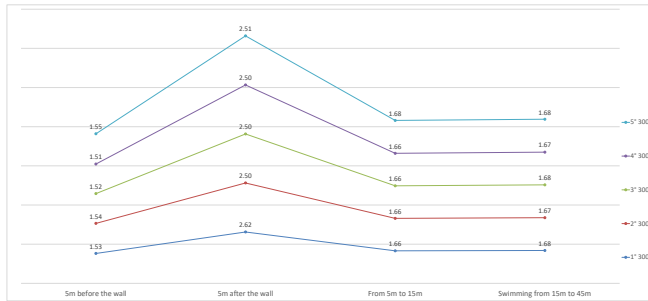

Race Analysis

Roma 7 Colla

Rate: **1500 Free Fwd** Reaction Time: **00:00.76**

Split	100	200	300	400	500	600	700	800	900	1000	1100	1200	1300	1400	1500	
Time	00:26.99	00:55.90	01:25.25	01:54.49	02:24.00	02:53.25	03:22.50	03:51.81	04:20.93	04:50.09	05:19.44	05:48.65	06:17.90	06:46.97	07:16.26	07:45.41
Speed	1.85	1.73	1.70	1.71	1.71	1.71	1.71	1.71	1.71	1.72	1.72	1.73	1.73	1.73	1.73	1.73

Turn	1' 100	2' 100	3' 100	4' 100	5' 100	6' 100	7' 100	8' 100	9' 100	10' 100	11' 100	12' 100	13' 100	14' 100	15' 100
Split	00:26.99	00:28.91	00:29.35	00:29.44	00:29.35	00:29.35	00:29.35	00:29.35	00:29.35	00:29.35	00:29.35	00:29.35	00:29.35	00:29.35	00:29.35
Speed	1.72	1.70	1.71	1.71	1.71	1.71	1.71	1.71	1.71	1.71	1.71	1.71	1.71	1.71	1.71

Speed evolution