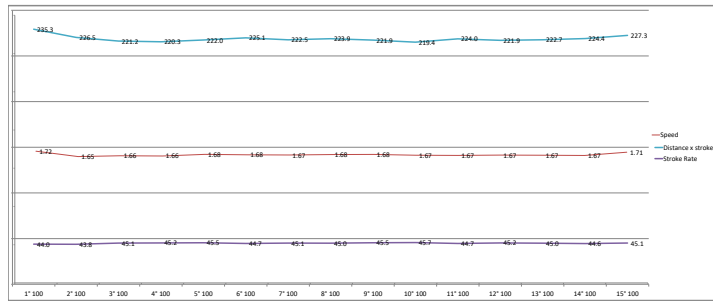

Race Analysis

Roma 7 Colla

Rate: **1500 Free Fwd** Reaction Time: **00:00.76**

Split	100	200	300	400	500	600	700	800	900	1000	1100	1200	1300	1400	1500	
Time	00:26.99	00:55.90	01:25.25	01:54.49	02:24.00	02:53.25	03:22.50	03:51.81	04:20.93	04:50.09	05:19.44	05:48.65	06:17.90	06:46.97	07:16.26	07:45.41
Speed	1.85	1.73	1.70	1.71	1.71	1.71	1.71	1.71	1.71	1.72	1.72	1.73	1.73	1.73	1.73	1.73

Turn	1' 100	2' 100	3' 100	4' 100	5' 100	6' 100	7' 100	8' 100	9' 100	10' 100	11' 100	12' 100	13' 100	14' 100	15' 100
Split	00:26.99	00:28.91	00:29.35	00:29.44	00:29.35	00:29.35	00:29.35	00:29.35	00:29.35	00:29.35	00:29.35	00:29.35	00:29.35	00:29.35	00:29.35
Speed	1.72	1.70	1.71	1.71	1.71	1.71	1.71	1.71	1.71	1.71	1.71	1.71	1.71	1.71	1.71

Speed evolution